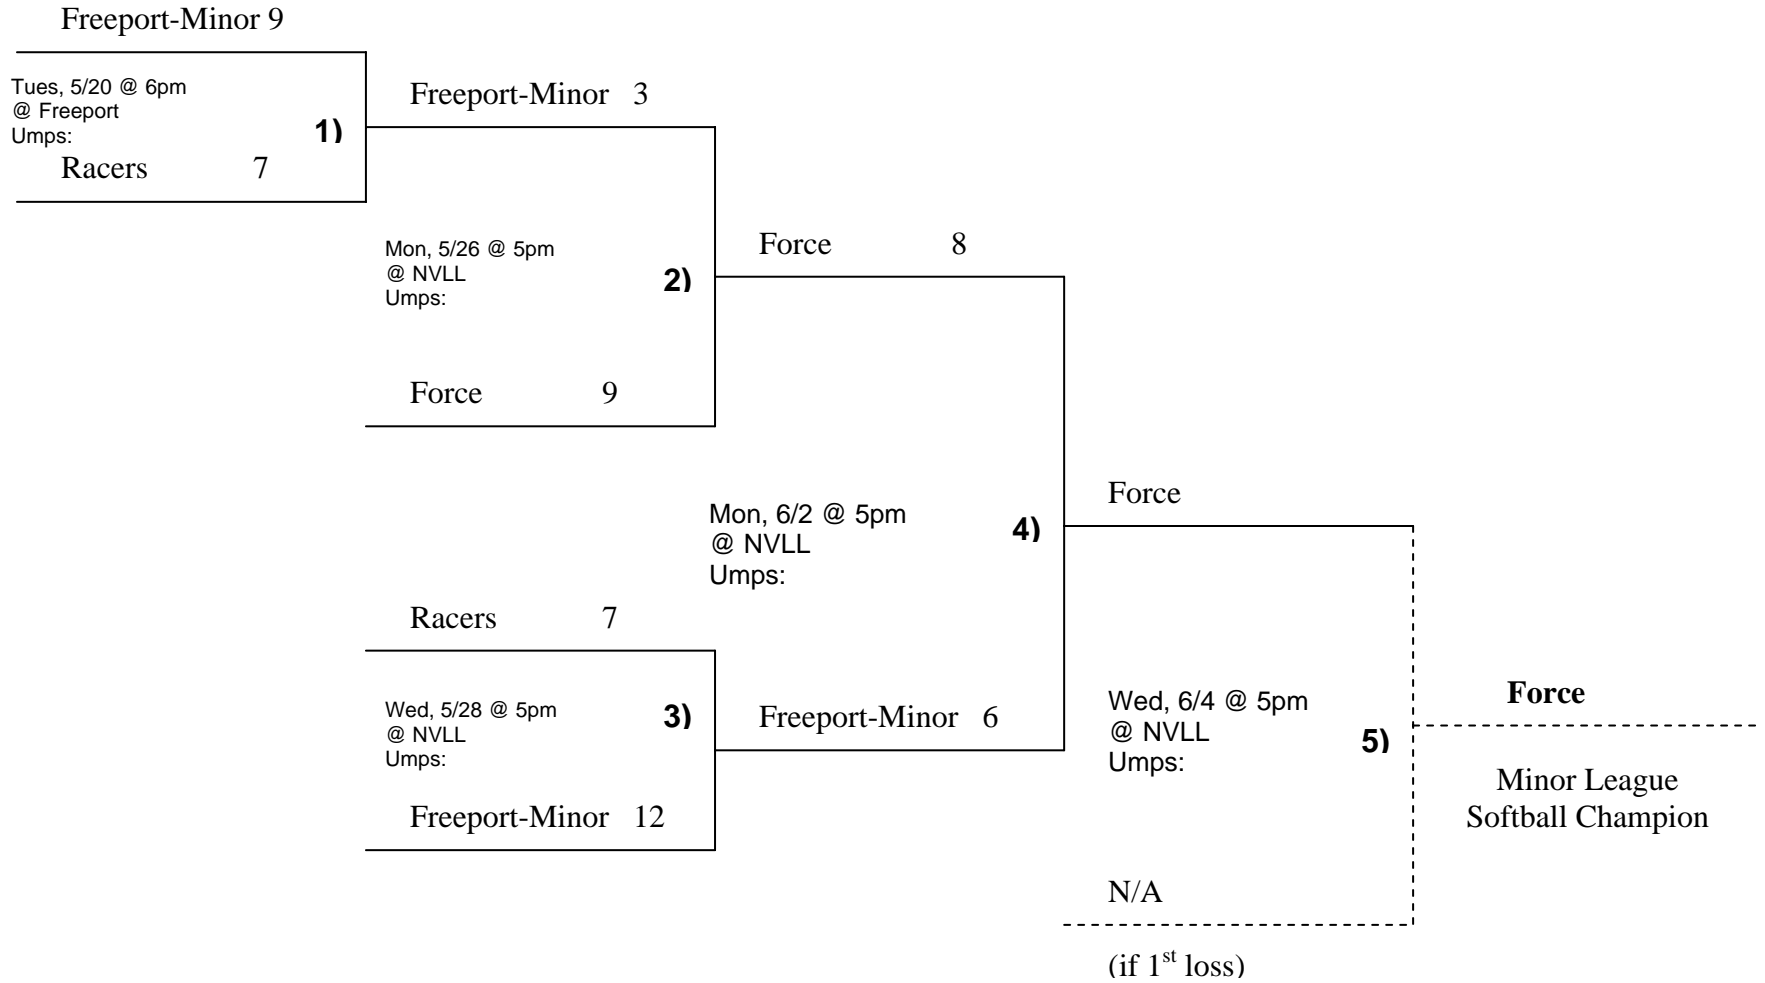

2008 Minor League Tournament Softball Division

2008 Major League Tournament Softball Division