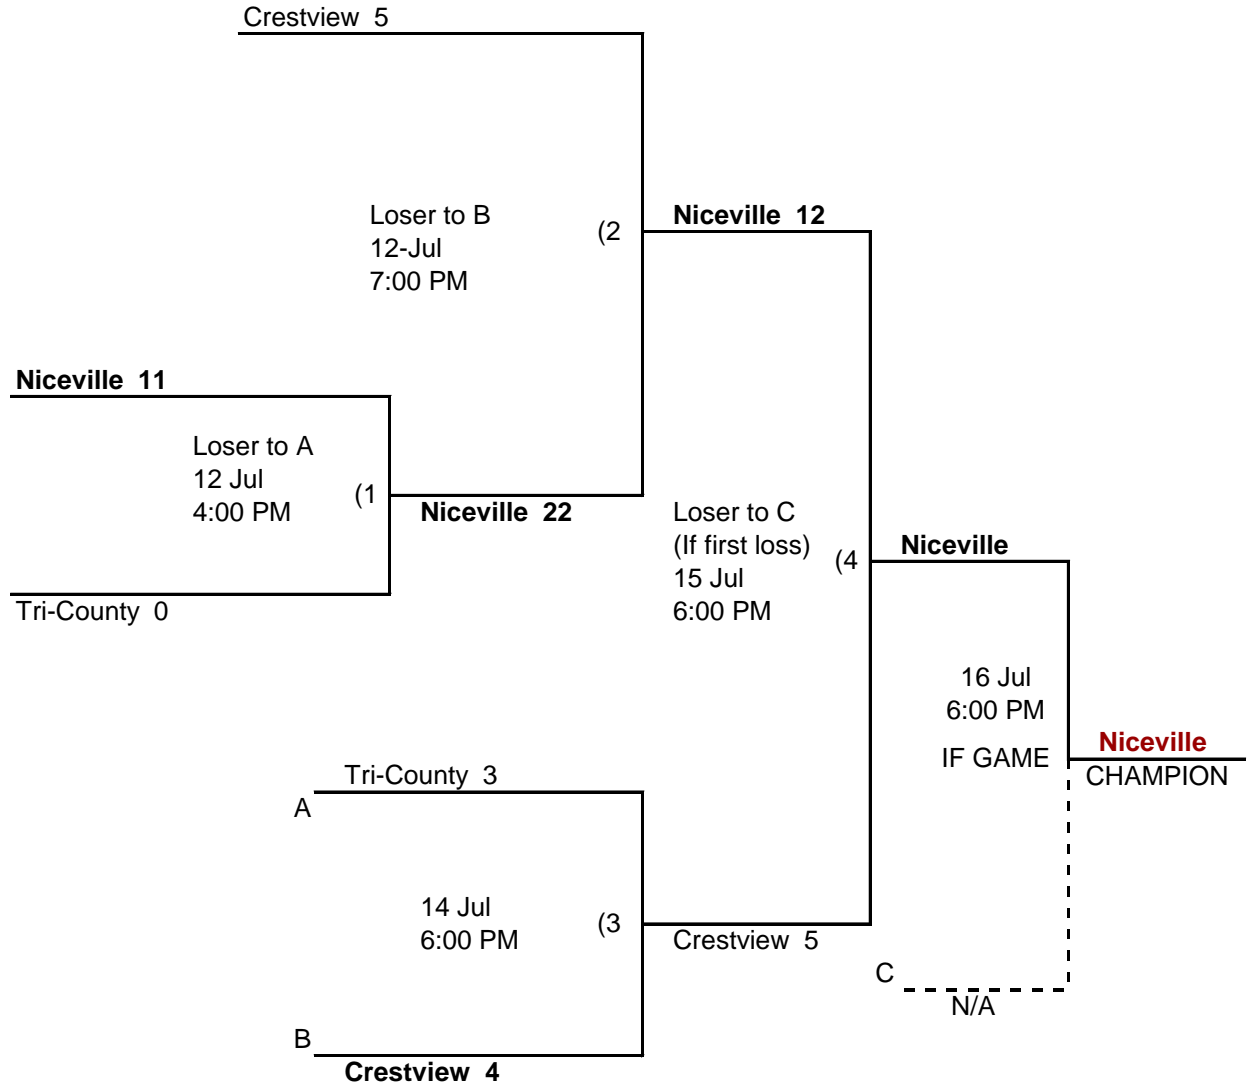

Division:	Senior Baseball
Site(s):	Crestview
Update Site: WWW.Eteamz.com/FLD1	
Next Level:	State

TOURNAMENT COORDINATOR
Charlie Neel 423-1011
District 1 Web Site: WWW.Eteamz.com/FLD1