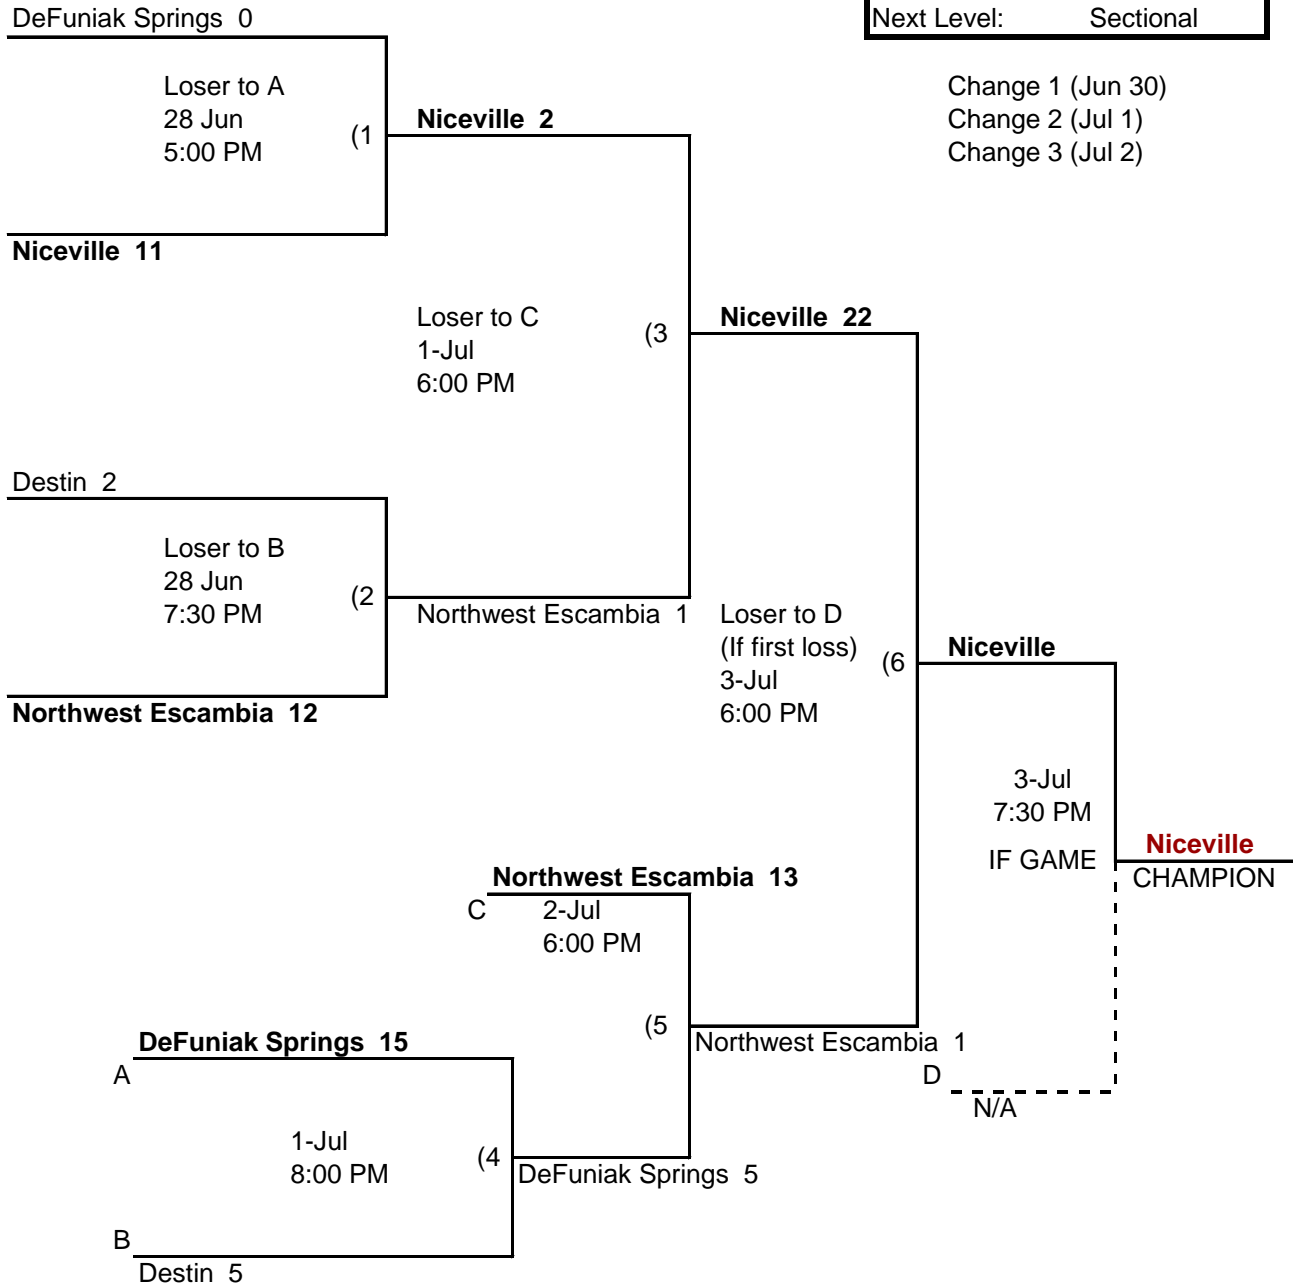

Division:	11-12 Softball
Site(s):	Crestview
Update Site: WWW.Eteamz.com/FLD1	
Next Level:	Sectional

Change 1 (Jun 30)  
Change 2 (Jul 1)  
Change 3 (Jul 2)

TOURNAMENT COORDINATOR
Charlie Neel, 423-1011
District 1 Web Site: WWW.Eteamz.com/FLD1