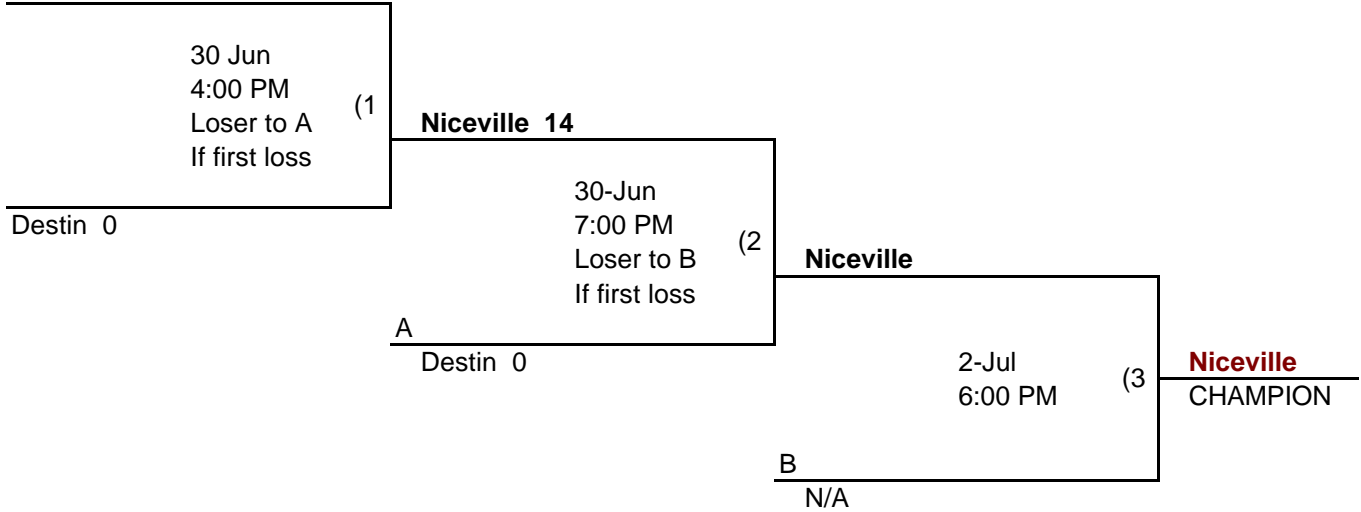

Division:	10-11 Softball
Site(s):	Destin
Update Site:	WWW.Eteamz.com/FLD1
Next Level:	Sectional

Niceville 28

TOURNAMENT COORDINATOR
Pat Dehlinger 368-3304
District 1 Web Site: WWW.Eteamz.com/FLD1