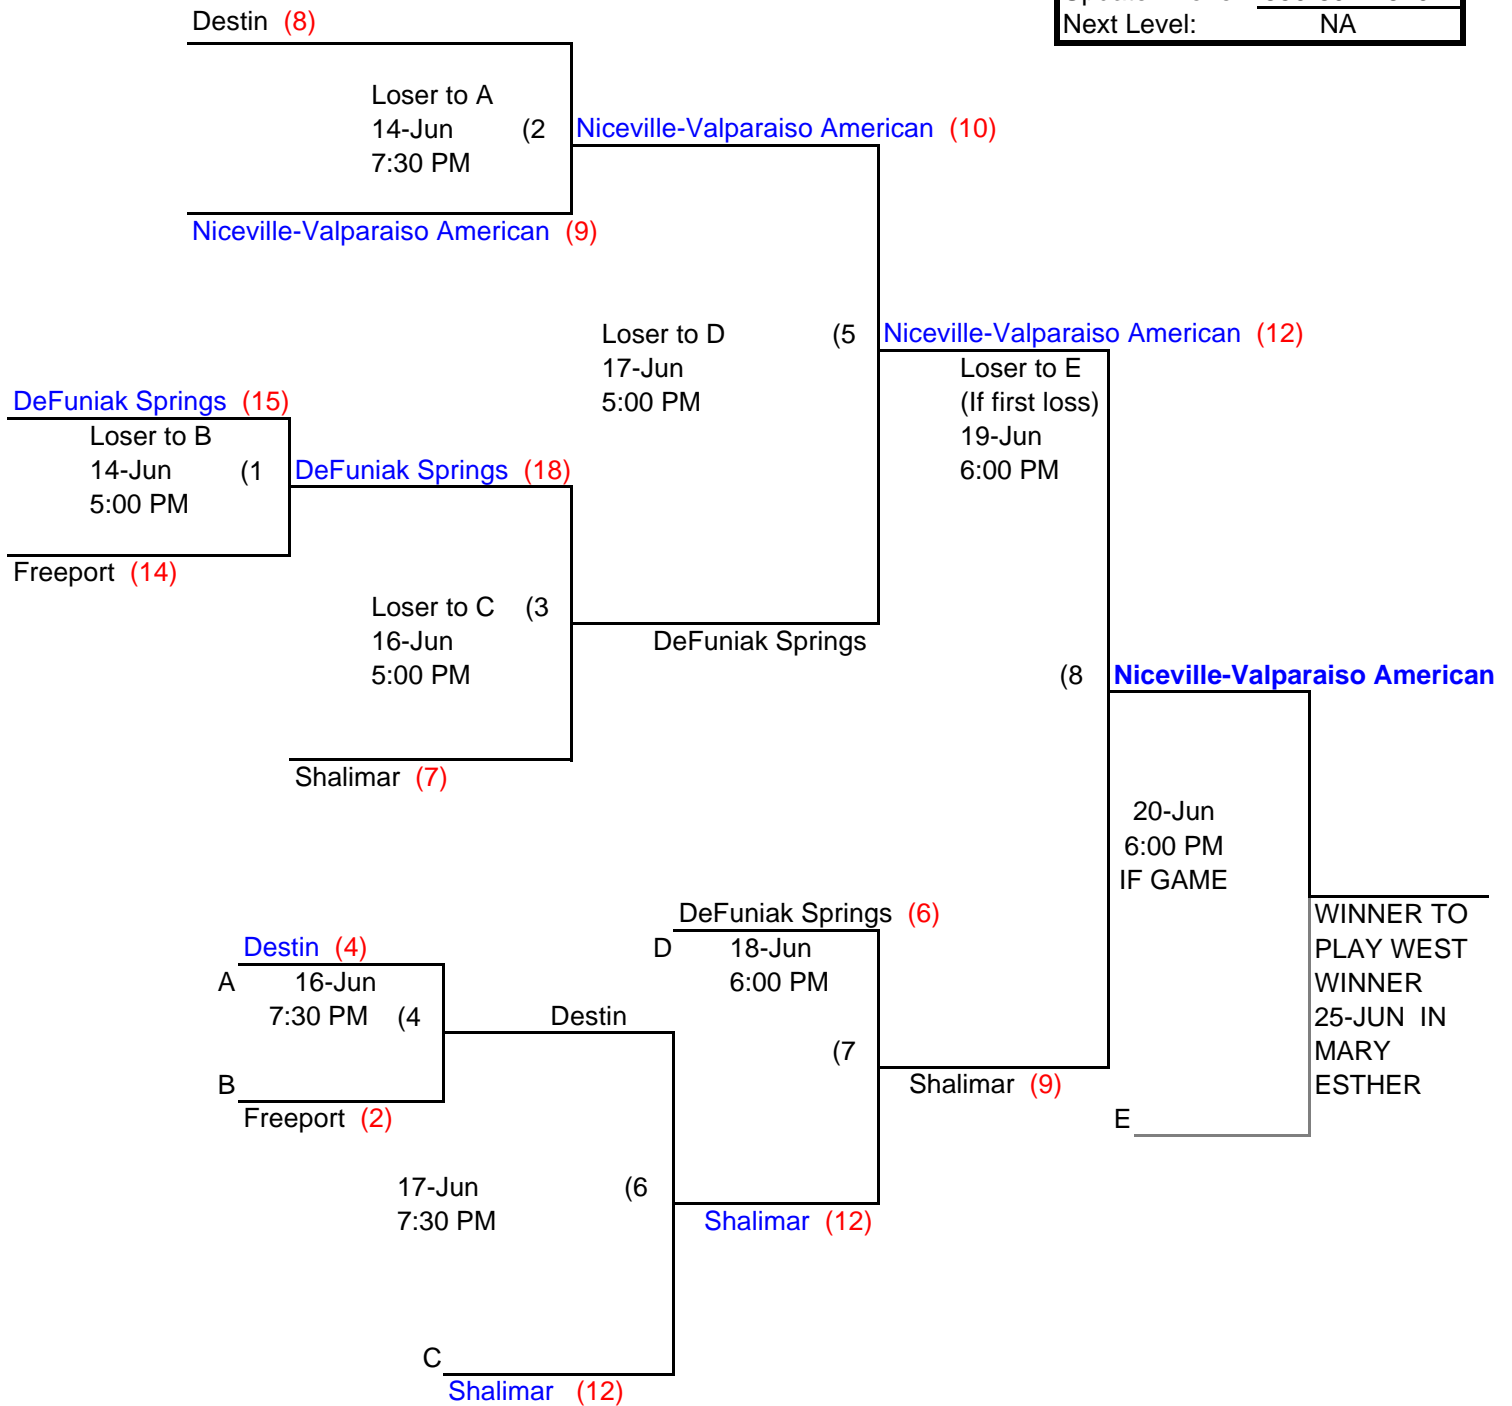

Division:	8 BBSGE
Site(s):	Shalimar
Update Phone:	850-897-2620
Next Level:	NA

TOURNAMENT COORDINATOR	
KATHY METTE 376-1502	
Little League Web Site: www.littleleague.org	
REVISION DATE	JUNE 10,2003

Division:	8 BBSG PLAYOFF
Site(s):	MARY ESTHER
Update Phone:	850-897-2620
Next Level:	NA