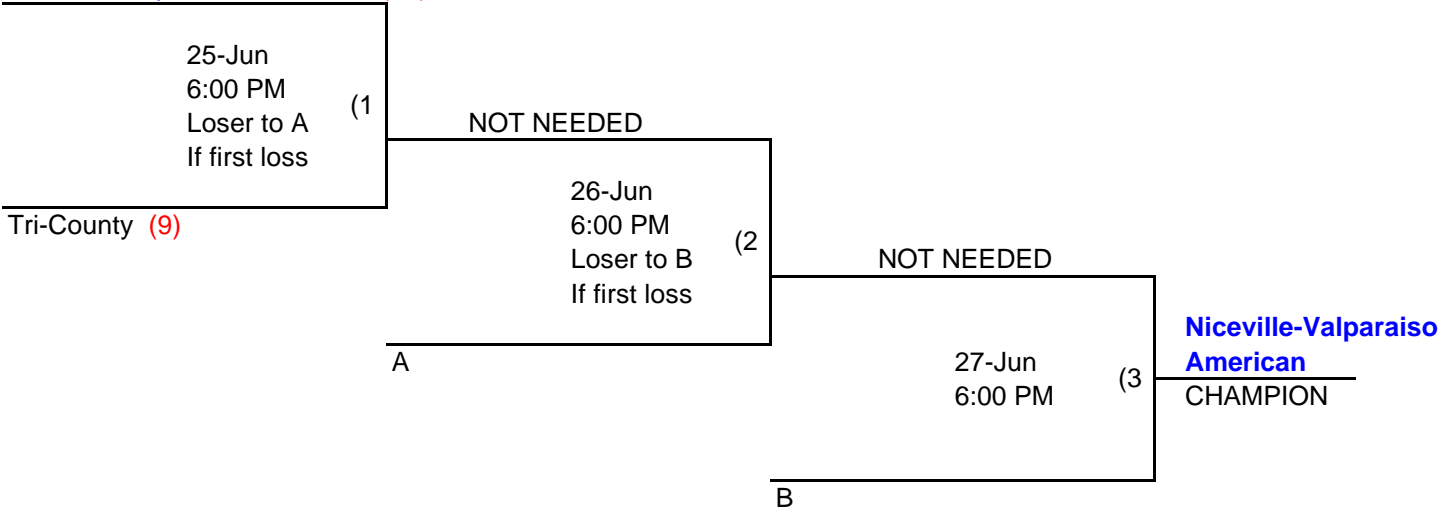

Division:	8 BBSG PLAYOFF
Site(s):	MARY ESTHER
Update Phone:	850-897-2620
Next Level:	NA

Niceville-Valparaiso American (10)

TOURNAMENT COORDINATOR	
JIM McDONALD 496-5289	
Little League Web Site: www.littleleague.org	
REVISION DATE	JUNE 10,2003