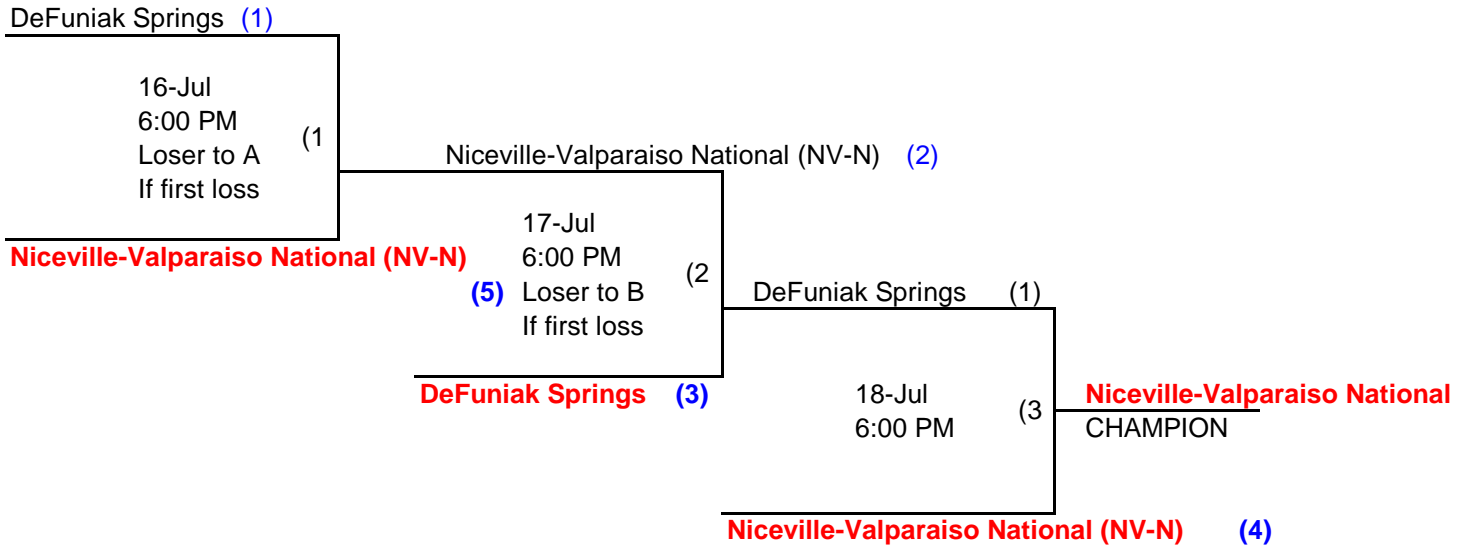

Division:	LL BB W
Site(s):	Niceville West R L Turner East
Update Phone:	850-897-2620
Next Level:	East/West Playoff

TOURNAMENT COORDINATOR
Alan Vafides 850-678-8656
Little League Web Site: www.littleleague.org

Division:	LL BB Playoff
Site(s):	R L Turner
Update Phone:	850-897-2620
Next Level:	Sectional

TOURNAMENT COORDINATOR
Chuck Tucker 850-215-9605
Little League Web Site: www.littleleague.org

Division:	LL BB Sectional
Site(s):	R L Turner
Update Phone:	850-897-2620
Next Level:	State

Niceville-Valparaiso National (NV-N)

District 1 (9)
 20-Jul
 5:00 PM (1)

Niceville-Valparaiso National (NV-N)
 (10)

District 20
 Madison (4)

21 Jul
 1 PM (2)
 Loser to 3
 IF 1st loss
 Madison (0)

Niceville-Valparaiso National (NV-N)