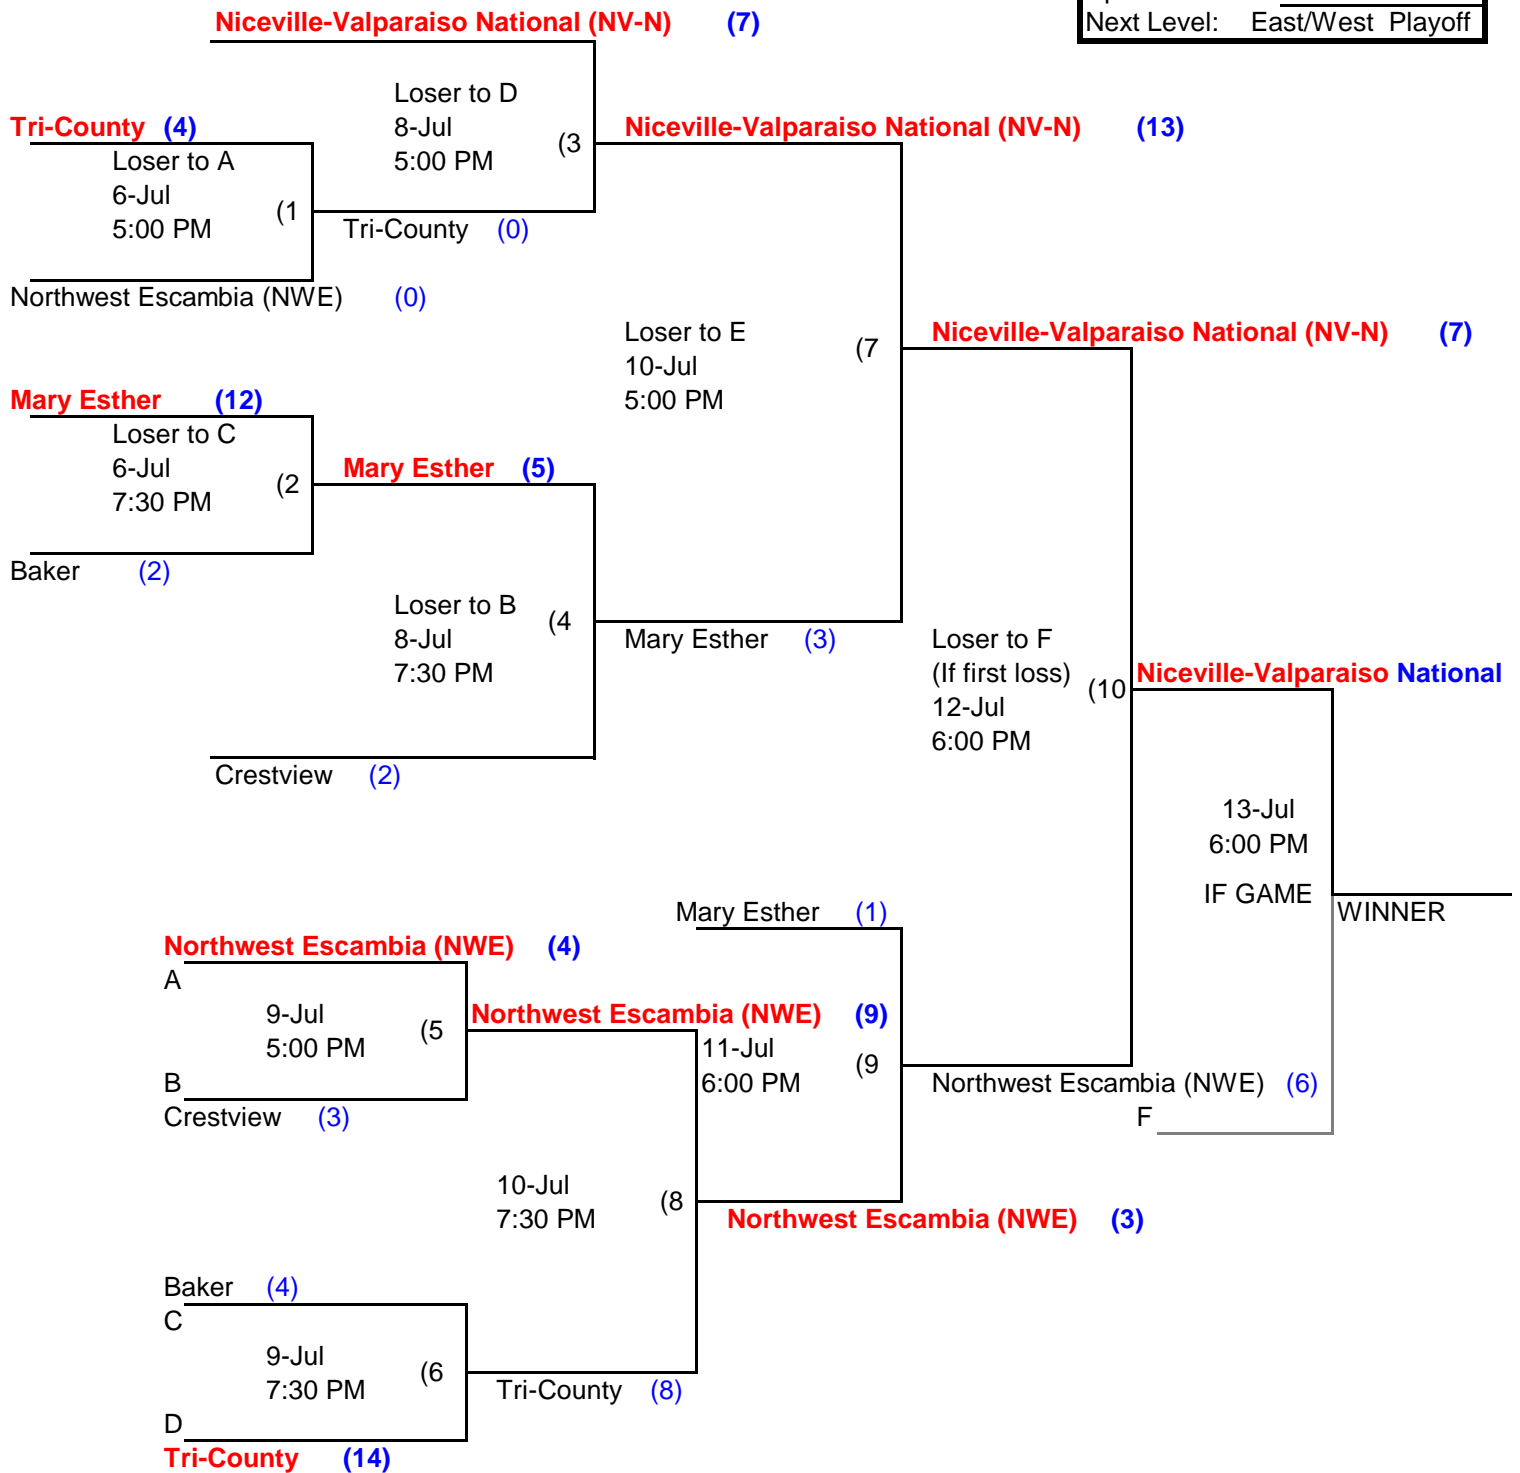

Division:	LL BB W
Site(s):	Niceville West R L Turner East
Update Phone:	850-897-2620
Next Level:	East/West Playoff

TOURNAMENT COORDINATOR
Alan Vafides 850-678-8656
Little League Web Site: www.littleleague.org

Division:	LL BB Playoff
Site(s):	R L Turner
Update Phone:	850-897-2620
Next Level:	Sectional

TOURNAMENT COORDINATOR
Chuck Tucker 850-215-9605
Little League Web Site: www.littleleague.org

Division:	LL BB Sectional
Site(s):	R L Turner
Update Phone:	850-897-2620
Next Level:	State

Niceville-Valparaiso National (NV-N)

District 1 (9)
 20-Jul
 5:00 PM (1)

Niceville-Valparaiso National (NV-N)
 (10)

District 20
 Madison (4)

21 Jul
 1 PM (2)
 Loser to 3
 IF 1st loss
 Madison (0)

Niceville-Valparaiso National (NV-N)